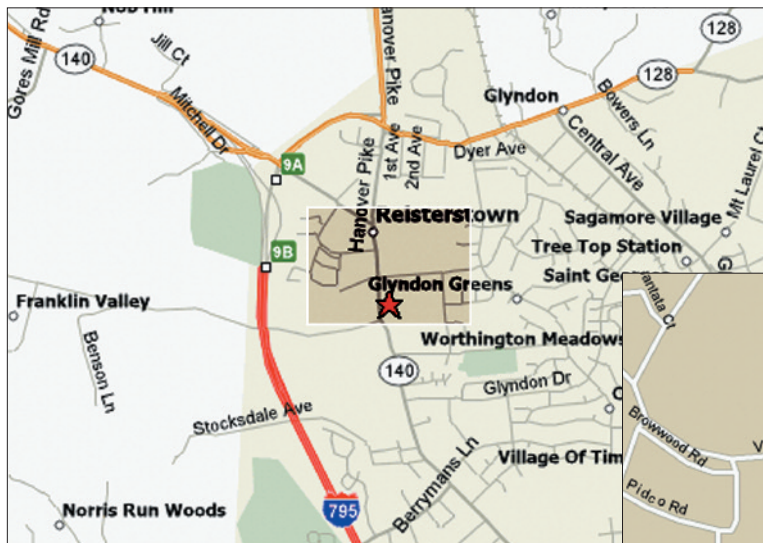

240 Business Center Drive
Reisterstown, MD 21136
410.526.4822
410.526.9101 FAX
www.getrca.com

How To Find Us

240 Business Center Drive • Reisterstown, MD 21136

Highlighted Area

Driving Directions From The Baltimore Beltway 695:

Exit onto 795 north (one exit south of Reisterstown Road, one exit north of Liberty Road) towards Owings Mills. After passing the Franklin blvd. exit, follow 795 to Reisterstown/Rte. 30 by staying in the left lanes at the Rte.140 Split. 795 ends at a traffic light (140 east). Bear right at that light and head east to first light (Main Street). Turn right onto Main Street, proceed 1/4 mile through 1 traffic light. Turn left into MIE Reisterstown Business Park entrance (directly across from Franklin Middle School). Make a left turn at first stop sign. Proceed around bend (right turn) to the last office on the corner of the building. Office will be on your right.